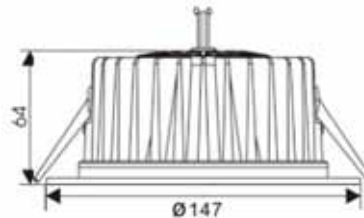

EN-DLG015-02 / EN-DLG020-02 / EN-DLG027-02

FINISH

Standard	Black + White
Heat Sink	Fin-Style 6063 aluminium

ON REQUEST

Beam Angle	10°, 40°
Dimming Option	Triac, <i>Ask technical departement for more information</i>

CERTIFICAT