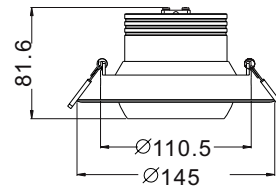

TECHNICAL DATA SHEET

LED Down Light / EN-DLI015-03 , EN-DLI015-04

VERSION - 04.08.2017

STANDARD LUMINAIRE

Reference	EN-DLI015-03	EN-DLI015-04
Dimensions	ø145 x Ht.94mm	158 x 158 x Ht.94mm
Cut-Out	ø115-125mm	ø120-135mm

Protection Class	IP20
Voltage	AC220-240V
Power	15W
Current	350mA
Led Type	Cree Cob Led
CRI	80+ or 90+
Beam Angle	24° or 38° or 60°
Dimmable	Yes
Orientable	25° pivot axis & 350° horizontally
Working T°	-20°C ~ +45°C
Warranty	5 years

FINISH

Standard	White, Black or Silver

ON REQUEST

Beam Angle	24° or 38° or 60°
Dimming Option	Triac, Dali, 1-10V <i>Ask technical departement for more information</i>

COLOR TEMPERATURE & LUMINOUS FLUX

EN-DLI003-02

2'700K	3'000K	4'000K	5'000K
1185 lm ±5%	1275 lm ±5%	1368 lm ±5%	1396 lm ±5%

CERTIFICAT

CE RoHS

APPLICATION: Showcase, Art, Sculpture, Museums, Shelves and commercial lighting, ...

EN-DLI015-03

EN-DLI015-04

AGABEKOV

AGABEKOV SA Manufacture 6, ROUTE DE COMPOIS
CH-1222 VÉSENAZ - GENEVA - SWITZERLAND
Tel. +41 22 752 47 45 Fax. +41 22 752 37 08
E - mail: info@aaabekov.com

AGABEKOV SA Bureau d'etudes 6, ROUTE DE COMPOIS
CH-1222 VÉSENAZ - GENEVA - SWITZERLAND
Tel. +41 22 752 47 45 Fax. +41 22 752 37 08
Internet: www.aaabekov.com