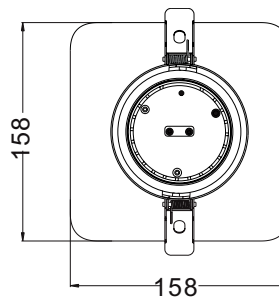

EN-DLI015-04

AGABEKOV

AGABEKOV SA Manufacture 6, ROUTE DE COMPOIS
CH-1222 VÉSENAZ - GENEVA - SWITZERLAND
Tel. +41 22 752 47 45 Fax. +41 22 752 37 08
E - mail: info@aaabekov.com

AGABEKOV SA Bureau d'etudes 6, ROUTE DE COMPOIS
CH-1222 VÉSENAZ - GENEVA - SWITZERLAND
Tel. +41 22 752 47 45 Fax. +41 22 752 37 08
Internet: www.aaabekov.com