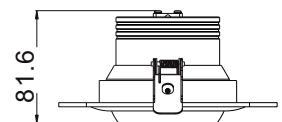

EN-DLI015-04