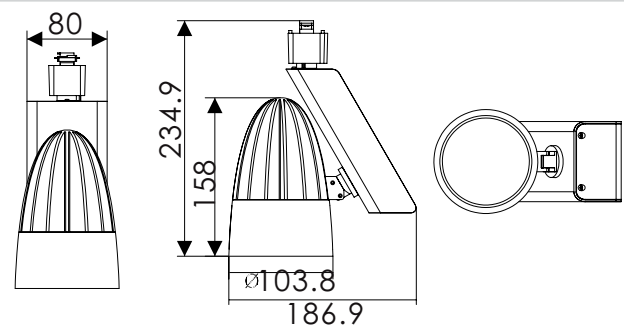

Dimensions	Spot: $\varnothing 103.8 \times 158\text{mm}$ 3-pin track: $186.9 \times \text{Ht.}234.9\text{mm}$ 4-pin track: $186.9 \times \text{Ht.}244.9\text{mm}$
Voltage	AC220-240V, 50-60Hz
Led Type	Cree Cob
CRI	80+ or 90+
Beam Angle	15° or 24° or 38° or 60°
Dimmable	Yes
Installation	Track or Surface-Mounted
Working T°	-20°C ~ +45°C
Warranty	5 years

EN-TLA035-01

2'700K	3'000K	4'000K	5'000K
2870 lm $\pm 5\%$	3035 lm $\pm 5\%$	3156 lm $\pm 5\%$	3229 lm $\pm 5\%$

CERTIFICAT

CE RoHS

TECHNICAL DRAWINGS

3-pin track

4-pin track

AGABEKOV