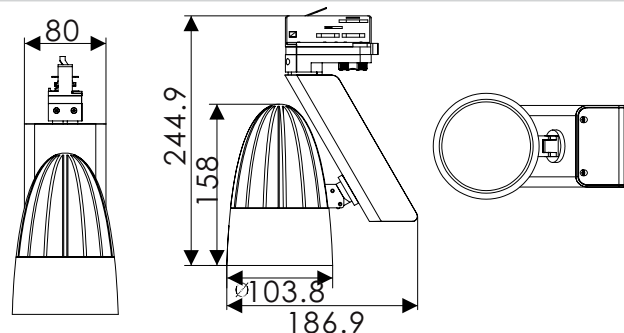

Dimensions	Spot: $\varnothing 103.8 \times 158\text{mm}$ 3-pin track: $186.9 \times \text{Ht.}234.9\text{mm}$ 4-pin track: $186.9 \times \text{Ht.}244.9\text{mm}$
Voltage	AC220-240V, 50-60Hz
Led Type	Cree Cob
CRI	80+ or 90+
Beam Angle	15° or 24° or 38° or 60°
Dimmable	Yes
Installation	Track or Surface-Mounted
Working T°	-20°C ~ +45°C
Warranty	5 years

EN-TLA035-01

2'700K	3'000K	4'000K	5'000K
2870 lm $\pm 5\%$	3035 lm $\pm 5\%$	3156 lm $\pm 5\%$	3229 lm $\pm 5\%$

CERTIFICAT

CE RoHS

TECHNICAL DRAWINGS

3-pin track

4-pin track

AGABEKOV