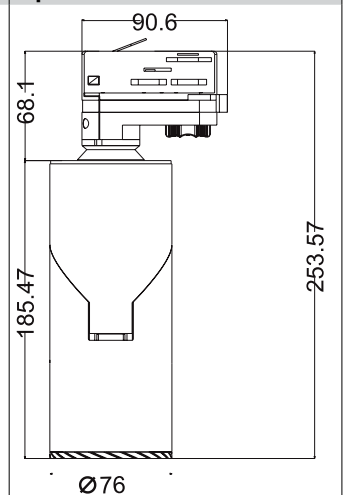

TECHNICAL DATA SHEET

LED Track Light, Adjustable Beam Angle / EN-TLF020-01, EN-TLF030-01

VERSION - 31.08.2017

STANDARD LUMINAIRE

Reference	EN-TLF020-01	EN-TLF030-01
Power	20 W	30 W
Current	500 mA	700 mA
Protection Class	IP20	IP20
Dimensions	3-pin track: $\varnothing 76 \times$ Ht.232.97mm 4-pin track: $\varnothing 76 \times$ Ht.253.57mm	
Voltage	AC220-240V, 50-60Hz	
Led Type	Luminus Cob Led	
CRI	80+ OR 90+	
Beam Angle	Adjustable from 30° to 60°	
Dimmable	No	
Installation	Track or Surface-Mounted	
Working T°	-20°C ~ +45°C	
Warranty	5 years	

CERTIFICAT

CE

TECHNICAL DRAWINGS

3-pin track

4-pin track

AGABEKOV

AGABEKOV SA Manufacture 6, ROUTE DE COMPOIS
CH-1222 VÉSENAZ - GENEVA - SWITZERLAND
Tel. +41 22 752 47 45 Fax. +41 22 752 37 08
E-mail: info@aaabekov.com