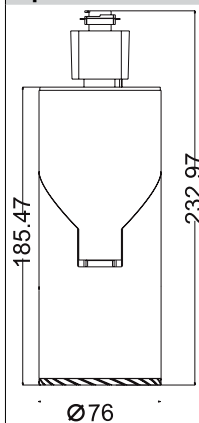

TECHNICAL DRAWINGS

3-pin track