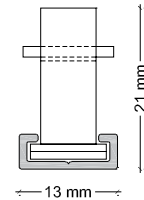

LFAL / AGA-LED® TYPE B - Rigid Loop