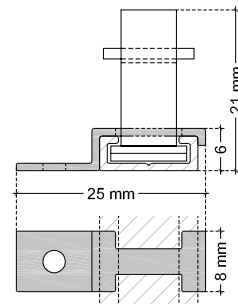

ON REQUEST: LFAL Fixation BFA

ON REQUEST : Connecting Cable

COS4 Linear bridging

2x8cm conductors of 2.5mm²

COS4a Corner bridging

1x8cm conductors of 2.5mm²
1x11cm conductors of 2.5mm²

ON REQUEST : Connecting plug AF/AMS

CERTIFICAT