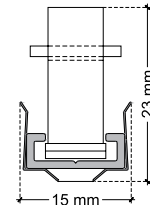

FCP (fixed with screw)