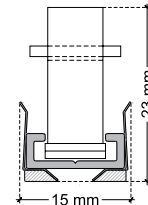

FCP-S (fixed with tape & screw)