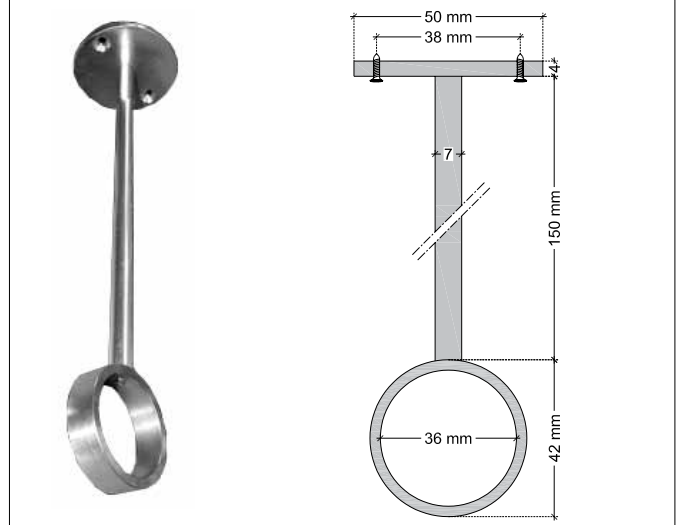

TECHNICAL DATA SHEET

Hanging Rod with Light / LPX-AC Plywood Finish IP20 / Xenon

VERSION - 03.08.2016

STANDARD LUMINAIRE

Reference	LPX-AC Wood Finish	
Protection Class	IP20	
Lighting Source	Xenon	
Connector	Rigid Loop on B'Light conductor 16mm ²	
Dimensions	ø34mm	
Standard Length	330 - 1000 - 1670 - 2000mm	
Length on measure	on request up to 3000mm	
Nb Lighting Unit	17 bulbs/m	
Voltage	24V	
Power	3W	5W
	51 W/m	85 W/m
Connecting Cable	1m standard cable 2x2.5mm ²	
Wall Fixation	FT1-W	
Grid	GRPR	

WALL FIXATION : FT1-W

Not available in plywood

ON REQUEST

Fixation	FC-W: Median Support
Reflector	RIP
Connection	IDP: Door Switch
Dimming Option	Phase 220V, Dali, KNX Ask technical departement for more information

MEDIAN SUPPORT : FC-W

Every 900mm for a safe installation

Not available in plywood

CERTIFICAT

AGABEKOV

TECHNICAL DATA SHEET

Hanging Rod with Light / INSTALLATION

VERSION - 03.08.2016