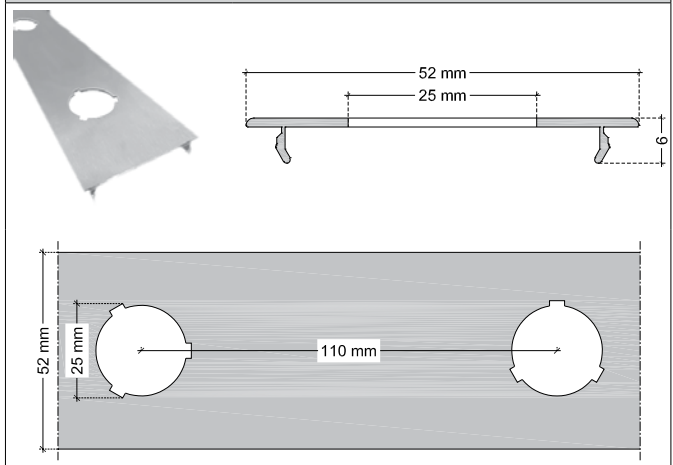

LU3RSAL Cover : CFP1

CERTIFICAT

AGABEKOV

AGABEKOV SA Manufacture 6, ROUTE DE COMPOIS
CH-1222 VÉSENAZ - GENEVA - SWITZERLAND
Tel. +41 22 752 47 45 Fax. +41 22 752 37 08
E - mail: info@agabekov.com

AGABEKOV SA Bureau d'etudes 6, ROUTE DE COMPOIS
CH-1222 VÉSENAZ - GENEVA - SWITZERLAND
Tel. +41 22 752 47 45 Fax. +41 22 752 37 08
Internet: www.agabekov.com