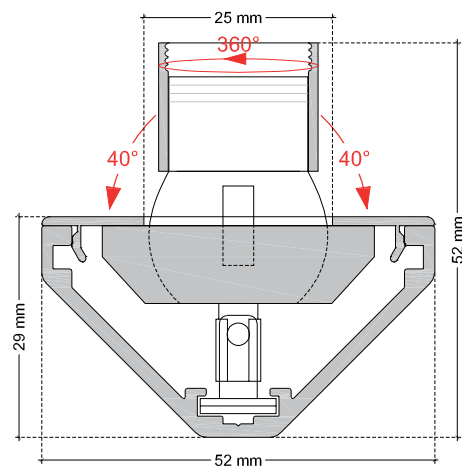

LU3RSAL / ARLS Spot with AGA-LED® BUR

FINISH

Color Finishing Profil

Standard	Natural Anodised Aluminium
On request	Thermo-Enameling Powder Coating RAL Color Anodising Polished Aluminium Chrome Aspect Polished Aluminium Gold Aspect

ON REQUEST

Connecting Plug	AMS / AF
Dimmable	12V Only : 1-10V, Dali, KNX Ask technical departement for more information

LIGHTING SOURCE

Lighting Source **Aga-Led® BUR**

Ref	BUR_14
Voltage	24V (12V Dimmable)
Power	1.8W
Beam Angle	14°
CRI	80
Light Output	lm/Unit
	2200K 67~74 lm
	4000K 107~114 lm
Lifetime	50'000h
Working T°	-20°C ~ +40°C