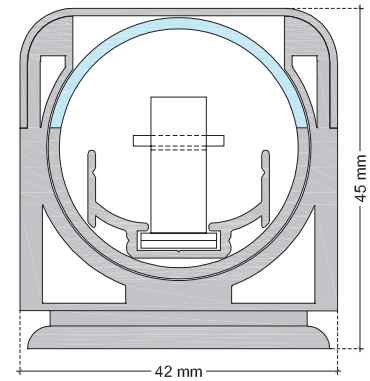

ON REQUEST: LU4T68 Fixation