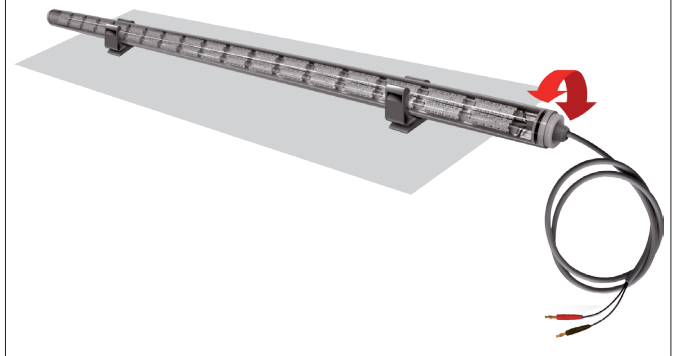

LIGHTING SOURCE

Lighting Source **Aga-Led® Type B - Generation 2**

Ref	B3	B6
Power	0.96W	1.2W
Voltage	24V	24V
Beam Angle	120°	120°
CRI	80	80
Lifetime	50'000h	
Working T°	-20°C to +45°C