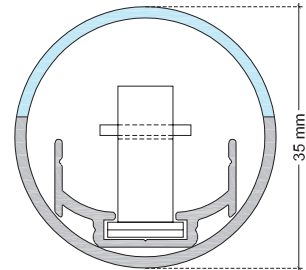

LU4TAL68 / AGA-LED® TYPE B - Rigid Loop

FINISH

Color Finishing Profil

Standard Polycarbonate
Not suitable for swimming-pool or chlorine environment

ON REQUEST

Fixation	FL (Width:+7mm - Ht:+10mm)
Connecting Cable	Two sides: in and out cables
Connecting Plug	AMS / AF or AMS-E / AF-E
Dimming Option	1-10V, Dali, KNX <i>Ask technical departement for more information</i>