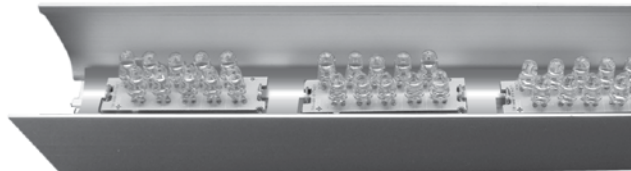

TECHNICAL DATA SHEET

LU6SAL IP20 / Aga-Led® Type A

VERSION - 29.04.2016

STANDARD LUMINAIRE

Reference	LU6SAL
Protection Class	IP20
Lighting Source	Aga-Led® Type A
Connector	Festoon on B'Light conductor 16mm²
Dimensions	35 x 39mm
Standard Length	120 - 495 - 990 - 1485 - 1980mm
Length on measure	on request up to 2970mm
Nb Lighting Unit	18 LED/m
Voltage	24V
Power	18 W/m
Connecting Cable	1m standard cable 2x1.5mm²

FINISH

Color Finishing Profil

Standard	Natural Anodised Aluminium
On request	Thermo-Enameling Powder Coating RAL Color Anodising Polished Aluminium Chrome Aspect Polished Aluminium Gold Aspect

ON REQUEST

Cover	CRPS (Ht:+1mm) VSM6 : Opaline Glass (Ht:+20mm)
End Caps	ERPS ERPS-N (luminaire length mini 140mm)
Connecting Plug	AMS / AF
Dimming Option	1-10V, Dali, KNX <i>Ask technical departement for more information</i>

LIGHTING SOURCE

Lighting Source	Aga-Led® Type A
Ref	A10
Voltage	24V
Power	1W
Beam Angle	15°
CRI	80
Lifetime	60'000h
Working T°	-30°C ~ +55°C
Option	AGC: Anti Glare Optic

Color Temperature & Luminous Flux / Unit

CCT	2800K	4000K
Luminous Flux/Unit	40 lm	45 lm

CERTIFICAT

APPLICATION: Walls, Frescoes