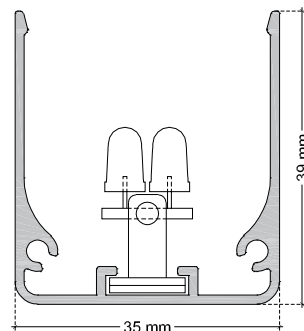

LU6SAL / AGA-LED® TYPE A - Festoon