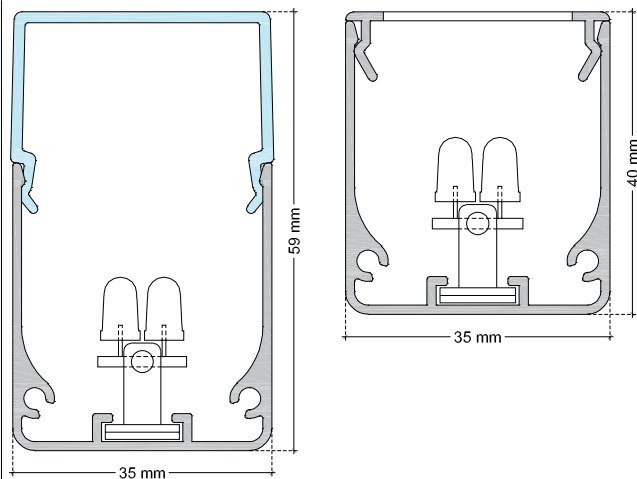

ON REQUEST: LU6SAL Cover

VSM6

CRPS