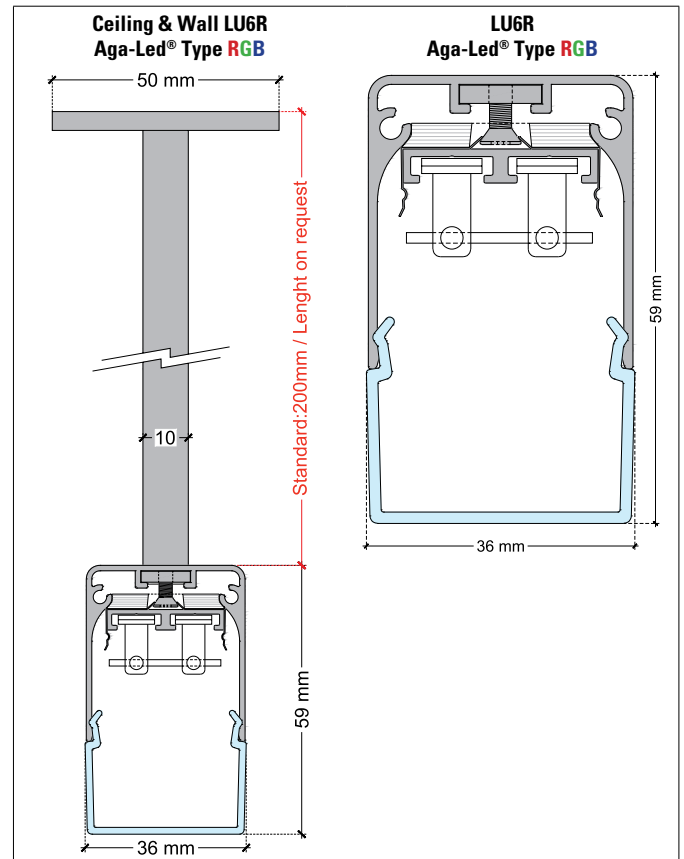

TECHNICAL DATA SHEET

Ceiling & Wall Linear Lighting / LU6R / Aga-Led® Type RGB

VERSION - 02.10.2017

STANDARD LUMINAIRE

Reference	LU6R
Protection Class	IP20
Lighting Source	Aga-Led® Type RGB
Connector	Festoon on B'Light conductor 16mm²
Size - mm	36 x 59mm without fixture
Length on measure	210mm to 3000mm
Nb Lighting Source	18 LED/m
Voltage	24V
Power	43.2 W/m
Dimmable	Yes
Cover	VSM6: Opaline Glass
End Caps	ERPS-N: Ryton R-4 Black
Fixture	Standard Height: 20cm - Number to be defined according to luminaire length

APPLICATION : WALL, CEILING OR FLOOR

FINISH

Color Finishing Profil

Standard	Natural Anodised Aluminium
On request	Thermo-enameling Power Coating RAL Color Anodising Polished Aluminium Chrome Aspect Polished Aluminium Gold Aspect

ON REQUEST

Fixture	Number to defined - Height on measure
End Caps	ERPS-A: Aluminium
Dimming Option	DMX, Dali, KNX Ask technical departement for more information

LIGHTING SOURCE

Lighting Source	Aga-Led® Type RGB
Ref	09LS05B G2
Voltage	24V
Current	Red: 20mA-Green: 40mA-Blue: 40mA
Power	2.4W
Beam Angle	120°
Light Output - mcd	Red: 750 mcd Green: 2100 mcd Blue: 450 mcd
Lifetime	50'000h
Working T°	-20°C to +45°C
Environmental protection	Modified acrylate resin

LU6 END CAPS

Standard: ERPS-N : Ryton R-4 Black

On Request: ERPS-A : Aluminium

CERTIFICAT