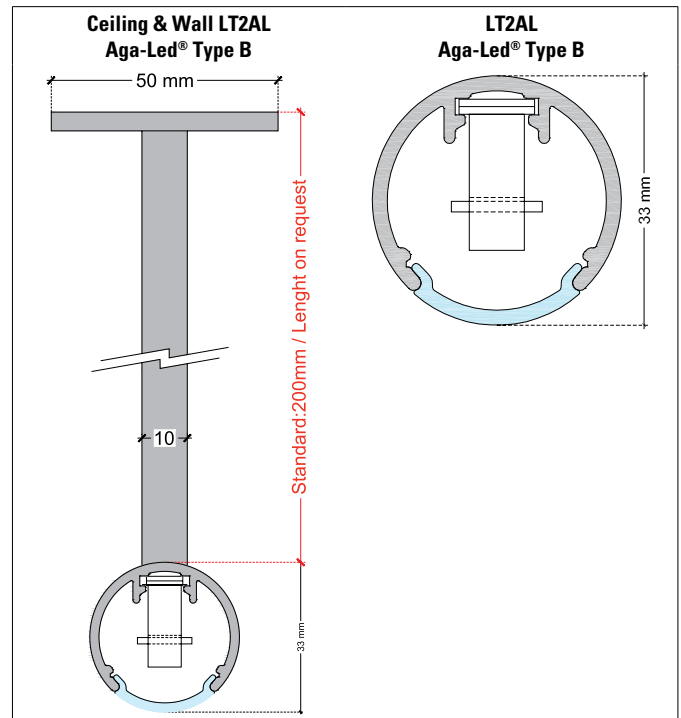

TECHNICAL DATA SHEET

Ceiling & Wall Linear Lighting / LT2AL / Aga-Led® Type B

VERSION - 02.10.2017

STANDARD LUMINAIRE

Reference	LT2AL
Protection Class	IP20
Lighting Source	Aga-Led® Type B
Connector	Rigid Loop on B'Light conductor 16mm²
Size - mm	ø33 x 233mm
Length on measure	330mm to 2990mm
Nb Lighting Source	18 LED/m
Voltage	24V
Power	With B3: 17.28 W/m With B6: 21.6 W/m
Dimmable	Yes
Cover	VFO: Opaline Glass
End Caps	EPR190: Aluminium
Fixture	Standard Height: 20cm - Number to be defined according to luminaire length

APPLICATION : WALL, CEILING OR FLOOR

FINISH

Color Finishing Profil

Standard	Natural Anodised Aluminium
On request	Thermo-enameling Power Coating RAL Color Anodising Polished Aluminium Chrome Aspect Polished Aluminium Gold Aspect

ON REQUEST

Fixture	Number to be defined - Height on measure
Cover	VFC: Clear Glass
End Caps	EPR: Ryton R-4 Black
Dimming Option	1-10V, Dali, KNX <i>Ask technical departement for more information</i>

LIGHTING SOURCE

Lighting Source	Aga-Led® Type B - Generation 2	
Ref	B3	B6
Power	0.96W	1.2W
Voltage	24V	24V
Beam Angle	120°	120°
CRI	80	80
Lifetime	50'000h	
Working T°	-20°C to +45°C	
Environmental protection	Modified acrylate resin	

Color Temperature & Luminous Flux / Unit

	2200K	2400K	2700K	3000K	4000K
Aga-Led® B3-G2	- -	97 lm	137lm	137lm	137lm
Aga-Led® B6-G2	129 lm	140 lm	166 lm	166 lm	166 lm

LT2 END CAPS

Standard: EPR190
Aluminium

On Request: EPR
Ryton R-4 Black

CERTIFICAT

AGABEKOV

AGABEKOV SA Manufacture 6, ROUTE DE COMPOIS
CH-1222 VÉSENAZ - GENEVA - SWITZERLAND
Tel. +41 22 752 47 45 Fax. +41 22 752 37 08
E - mail: info@aaabekov.com

AGABEKOV SA Bureau d'etudes 6, ROUTE DE COMPOIS
CH-1222 VÉSENAZ - GENEVA - SWITZERLAND
Tel. +41 22 752 47 45 Fax. +41 22 752 37 08
Internet: www.aaabekov.com