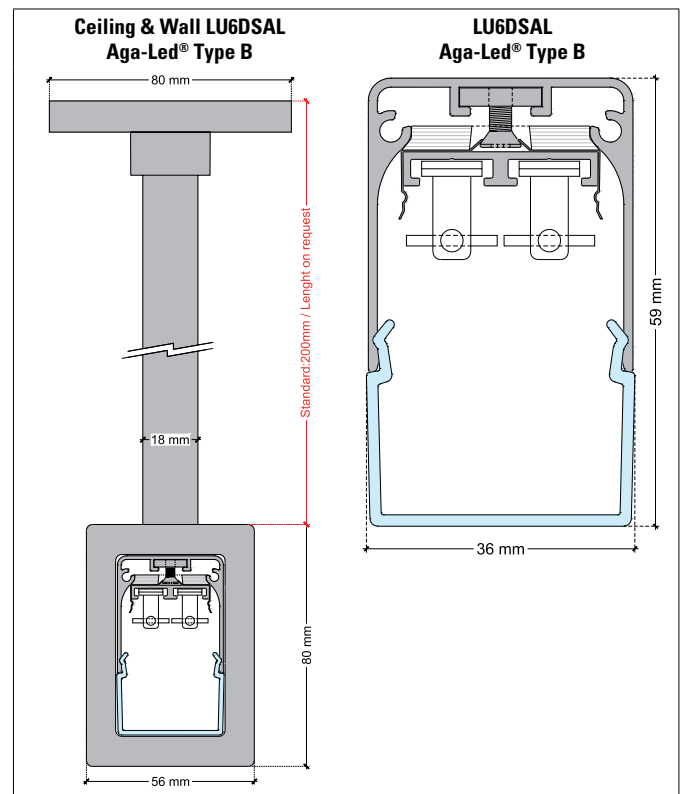

CERTIFICAT

LU6 END CAPS

Standard: ERPS-N : Ryton R-4 Black

On Request: ERPS-A : Aluminium

AGABEKOV

AGABEKOV SA Manufacture 6, ROUTE DE COMPOIS
CH-1222 VÉSENAZ - GENEVA - SWITZERLAND
Tel. +41 22 752 47 45 Fax. +41 22 752 37 08
E - mail: info@aaabekov.com

AGABEKOV SA Bureau d'etudes 6, ROUTE DE COMPOIS
CH-1222 VÉSENAZ - GENEVA - SWITZERLAND
Tel. +41 22 752 47 45 Fax. +41 22 752 37 08
Internet: www.aaabekov.com