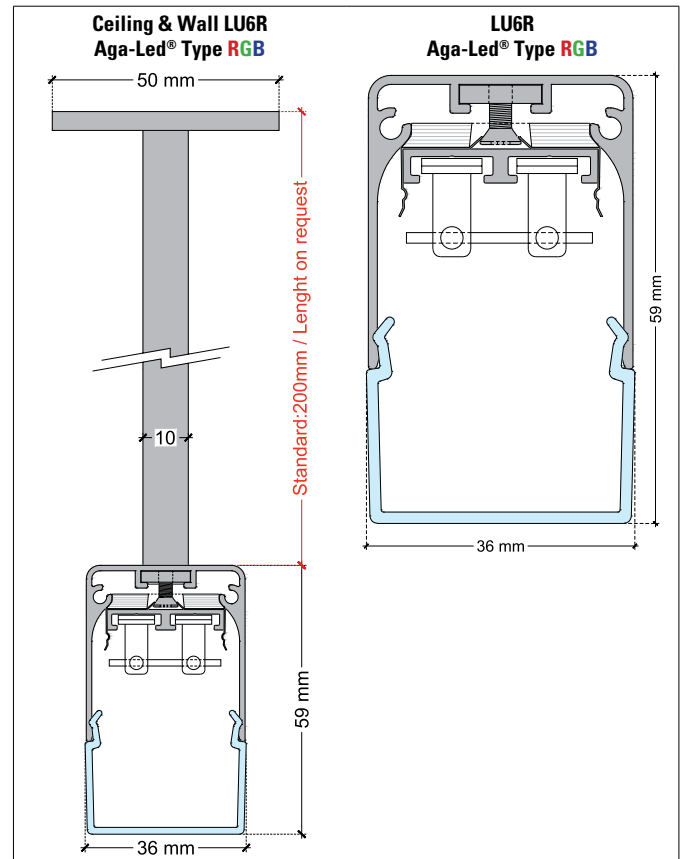

TECHNICAL DATA SHEET

Ceiling & Wall Linear Lighting / LU6R / Aga-Led® Type RGB

VERSION - 02.10.2017

STANDARD LUMINAIRE

Reference	LU6R
Protection Class	IP20
Lighting Source	Aga-Led® Type RGB
Connector	Festoon on B'Light conductor 16mm ²
Size - mm	36 x 59mm without fixture
Lenght on measure	210mm to 3000mm
Nb Lighting Source	18 LED/m
Voltage	24V
Power	43.2 W/m
Dimmable	Yes
Cover	VSM6: Opaline Glass
End Caps	ERPS-N: Ryton R-4 Black
Fixture	Standard Height: 20cm - Number to be defined according to luminaire length

ON REQUEST

Fixture	Number to defined - Height on measure
End Caps	ERPS-A: Aluminium
Dimming Option	DMX, Dali, KNX <i>Ask technical departement for more information</i>

LIGHTING SOURCE

Lighting Source	Aga-Led® Type RGB
Ref	09LS05B G2
Voltage	24V
Current	Red: 20mA-Green: 40mA-Blue: 40mA
Power	2.4W
Beam Angle	120°
Light Output - mcd	Red: 750 mcd Green: 2100 mcd Blue: 450 mcd
Lifetime	50'000h
Working T°	-20°C to +45°C
Protection	Modified acrylate resin